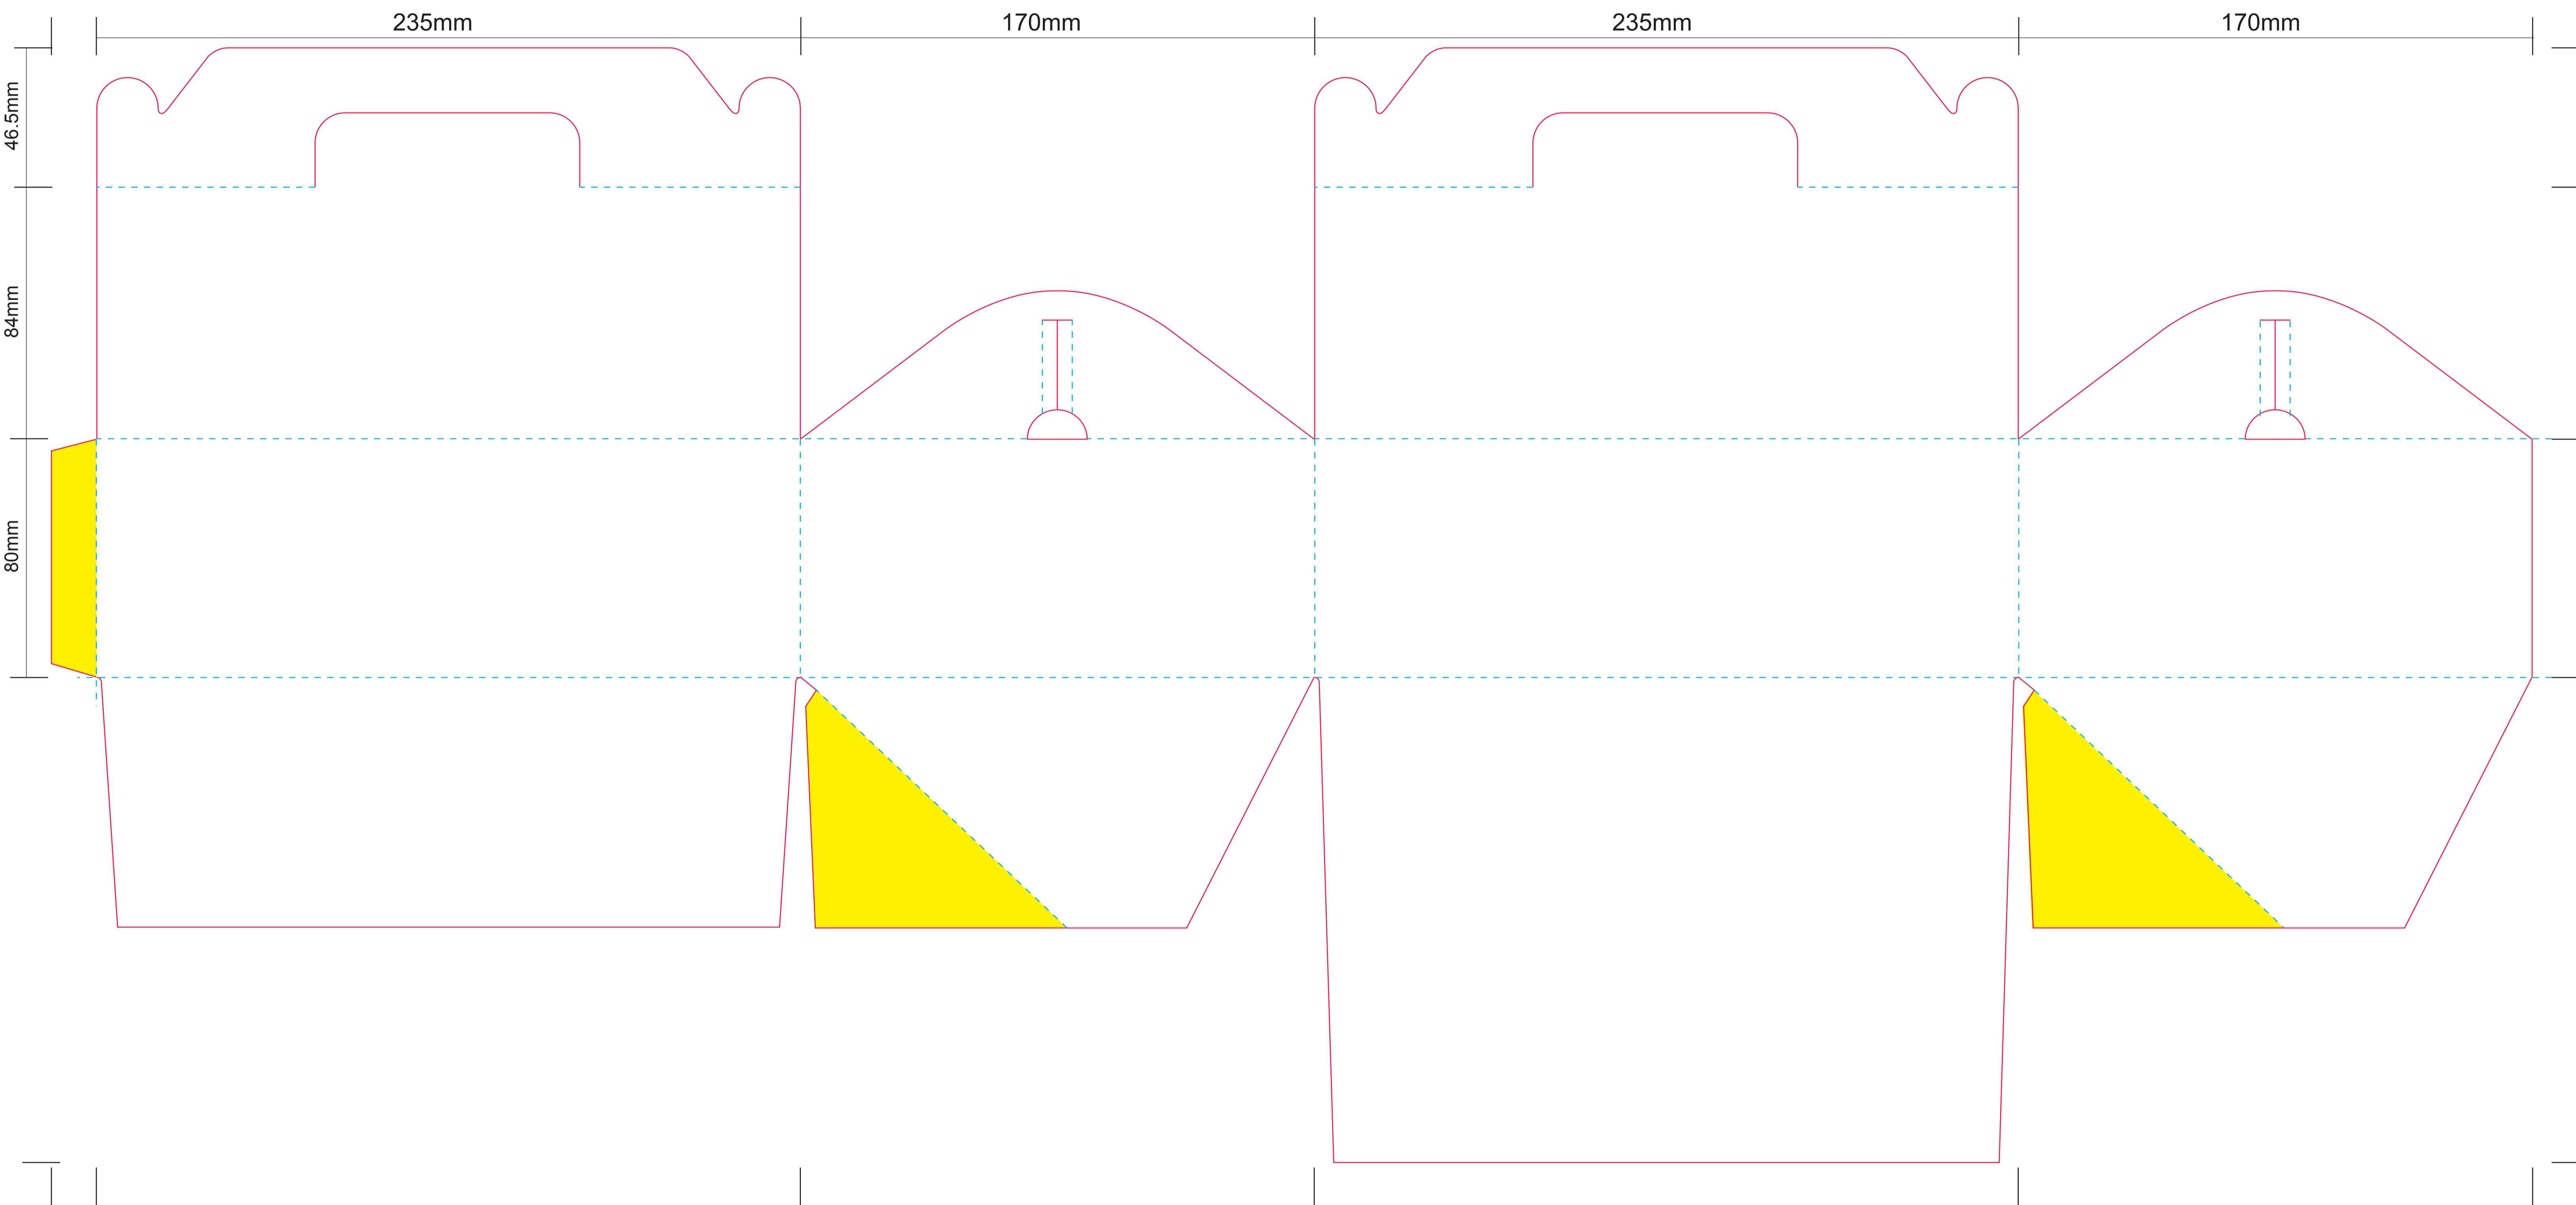

HBK-235 Handle Box-M

Box Size : 235 (L) x 170 (W) x 80 (H) mm

■ 啤全穿 ————— ■ 啤半穿0.18mm - - - - -
■ 壓線 - - - - - ■ 針線(黏合用)

手挽盒

HBK-235

產品參數

長 235mm

闊 170mm

高 80mm

印刷 1C

注意：

- 確認電子稿件前請核對所有資料正確無誤及圖像清晰。
- 我們採取CMYK印刷，此預覽圖不代表實際產品的顏色，螢幕的顏色會較實物更為鮮豔和光亮。
- 客人確認稿件後不能再作修改，一切以最後確認的稿件為標準。
- Please note this proof is designed to allow you to check your art work and to proof read for and incorrect details or spelling errors.
- Colour Proofing: This proof is not for colour proof. What you see on your screen will always look slightly brighter than the print version.
- PackLab will not accept liability for any errors once the artwork has been approved.